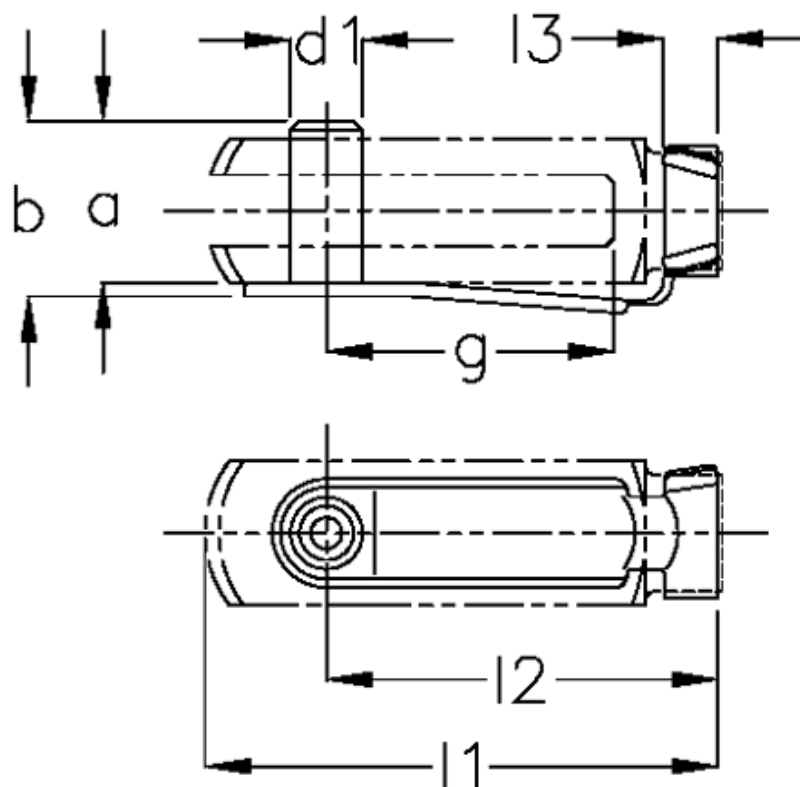

Article number: 140541428

Description: KLEE Fork pin with snap-on spring FKB 14x28

## Measures

a	= 31
b	= 34.0
d1 h11	= 14
g	= 28
l1	= 62.0
l2	= 52.0
l3	= 14.0
Size	= 14 x 28

Threaded fork piece = M14
Weight 100 pcs. = 4.722